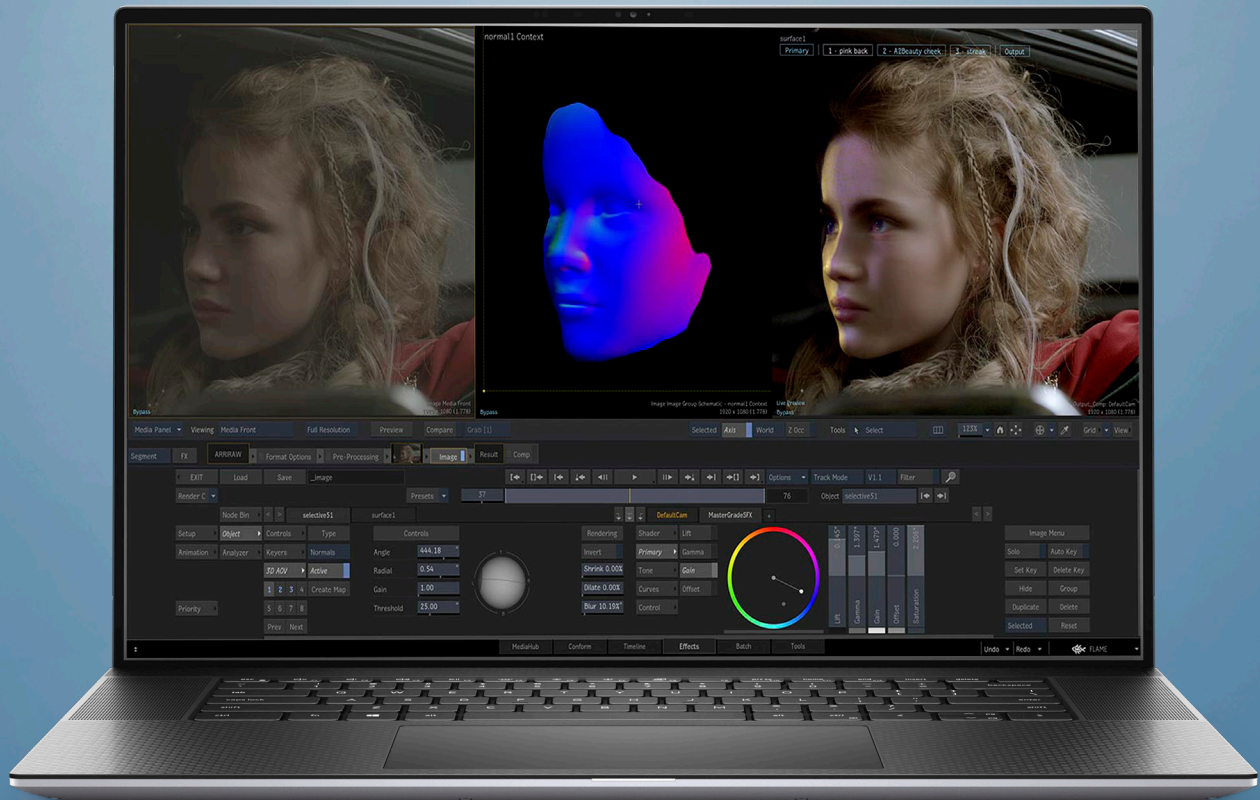

DELL Technologies

PRECISION 5750

Make Genius Real

Some options available only in select regions; ISV certification applies to select configurations:

1 Intel Turbo Boost mode only available on Xeon, Core i7 and Core i5 processors. Intel Integrated HD graphics only available with select processors.

2 A 64-bit operating system is required to support 4GB or more of system memory.

3 GB System memory may be used to support graphics, depending on system memory size and other factors.

4 Hard Drive capacity varies with preloaded material and will be less.

5 Miracast wireless technology: requires a compatible media adapter (sold separately) and an HDMI-enabled display.

6 Computrace is not a Dell offer. See absolute.com/en/about/legal/agreements.

7 Weights vary depending on configuration and manufacturing variability.

8 See repeat.net for specific registration rating/status by country. For a complete listing of declarations & certifications, see Dell's regulatory & compliance homepage at dell.com/regulatory_compliance. Availability and terms of Dell Services vary by region. For more information, visit Dell.com/servicecontracts/global; Limited Hardware Warranty available by writing Dell USA LP, Attn: Warranties, One Dell Way, Round Rock, TX 78682 or see www.dell.com/warranty; Onsite Service after Remote Diagnosis is determination by online/phone technician of cause of issue; may involve customer access to inside of system and multiple or extended sessions. If issue is covered by Limited Hardware Warranty and not resolved remotely, technician and/or part will be dispatched, usually within 1 business day following completion of Remote Diagnosis. Availability varies. See dell.com/servicecontracts/US. Other conditions apply.

*Not all Dell Optimizer for Precision technologies are available on every Precision workstation and some of the capabilities may come after the initial release of the product and the DOP software.

Dell, EMC, and other trademarks are trademarks of Dell Inc. or its subsidiaries. Other trademarks may be trademarks of their respective owners. Intel and the Intel logo are trademarks of Intel Corporation in the U.S. and/or other countries. Microsoft and Windows are trademarks of Microsoft Corporation in the U.S. and/or other countries.